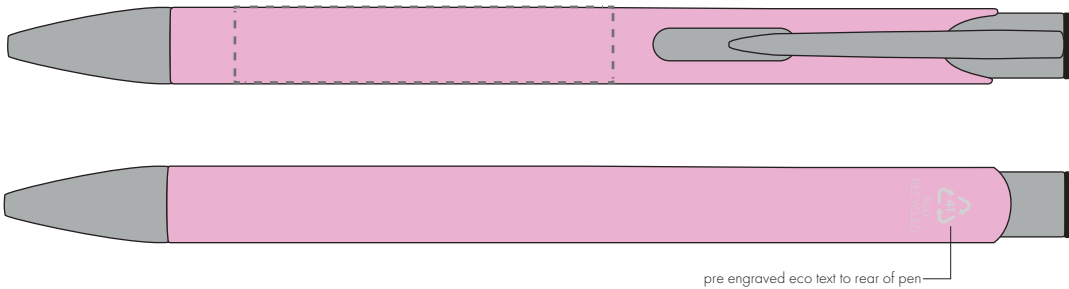

Your Ref:
Our Ref:

Quantity:
Version: 1

Product Code: TPC982001
Product Colour: PASTEL PINK

PRINTING CONCERNS:

We stock this item in the following colours

**PANTONE REFERENCE(S)**

● Engrave

ARTWORK SCALE 100%

ARTWORK SCALE 100%
Flat Engrave Area:
50mm x 10mm

Product Image for visualisation
- colours may vary

The dashed line is to demonstrate print area and will not appear on your printed item

PLEASE NOTE:

- All colours including print and product are for visual purposes only and should not be regarded as the actual colour of the product and print.
- Some products may vary from batch to batch and may differ from previous orders.
- The colour and texture of a product can also have an effect on the final print colour.
- By approving this order we accept that you understand these terms.